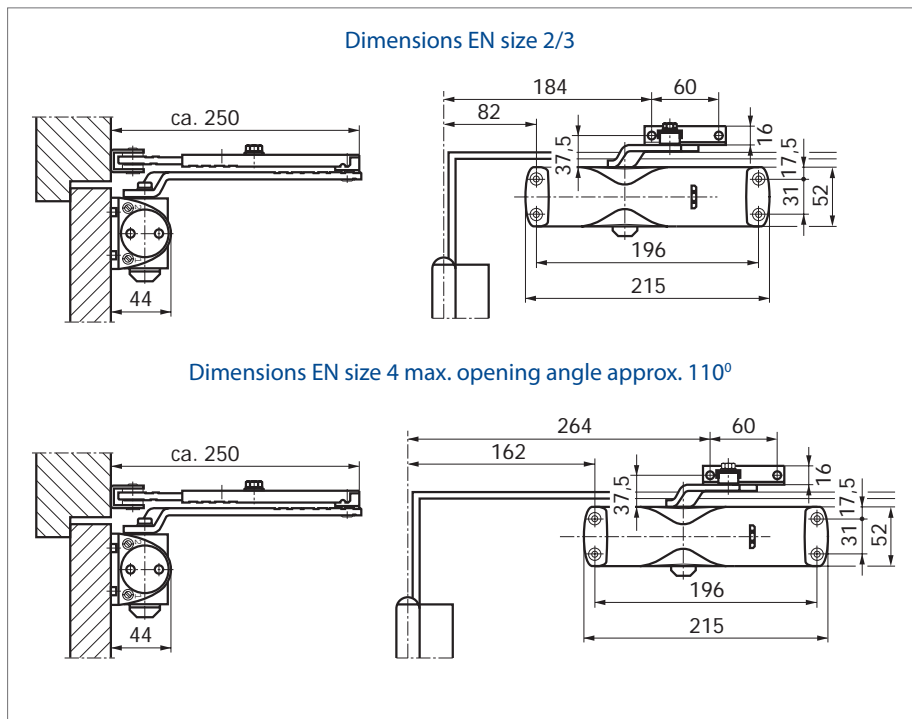

### Product features

- ▶ Variable closing force in two sizes achieved by simply turning the link arm's power shoe:
  - 'Weak' (closing force size 2 to EN 1154) for leaf widths up to 850 mm
  - 'Strong' (closing force size 3 to EN 1154) for leaf widths up to 950 mm
- ▶ Increased closing force due to offset installation for leaf widths up to 1100 mm (size 4 to EN 1154)
- ▶ Closing speed adjustable, as is hydraulic latching action
- ▶ Option: with hold-open link arm allowing the closer to hold doors open between 70° and 150°

## Application range

- ▶ For single-action doors up to 950 mm (1100 mm)
- ▶ Can be used for right and left hand doors without adjustment
- ▶ For all common types of installation